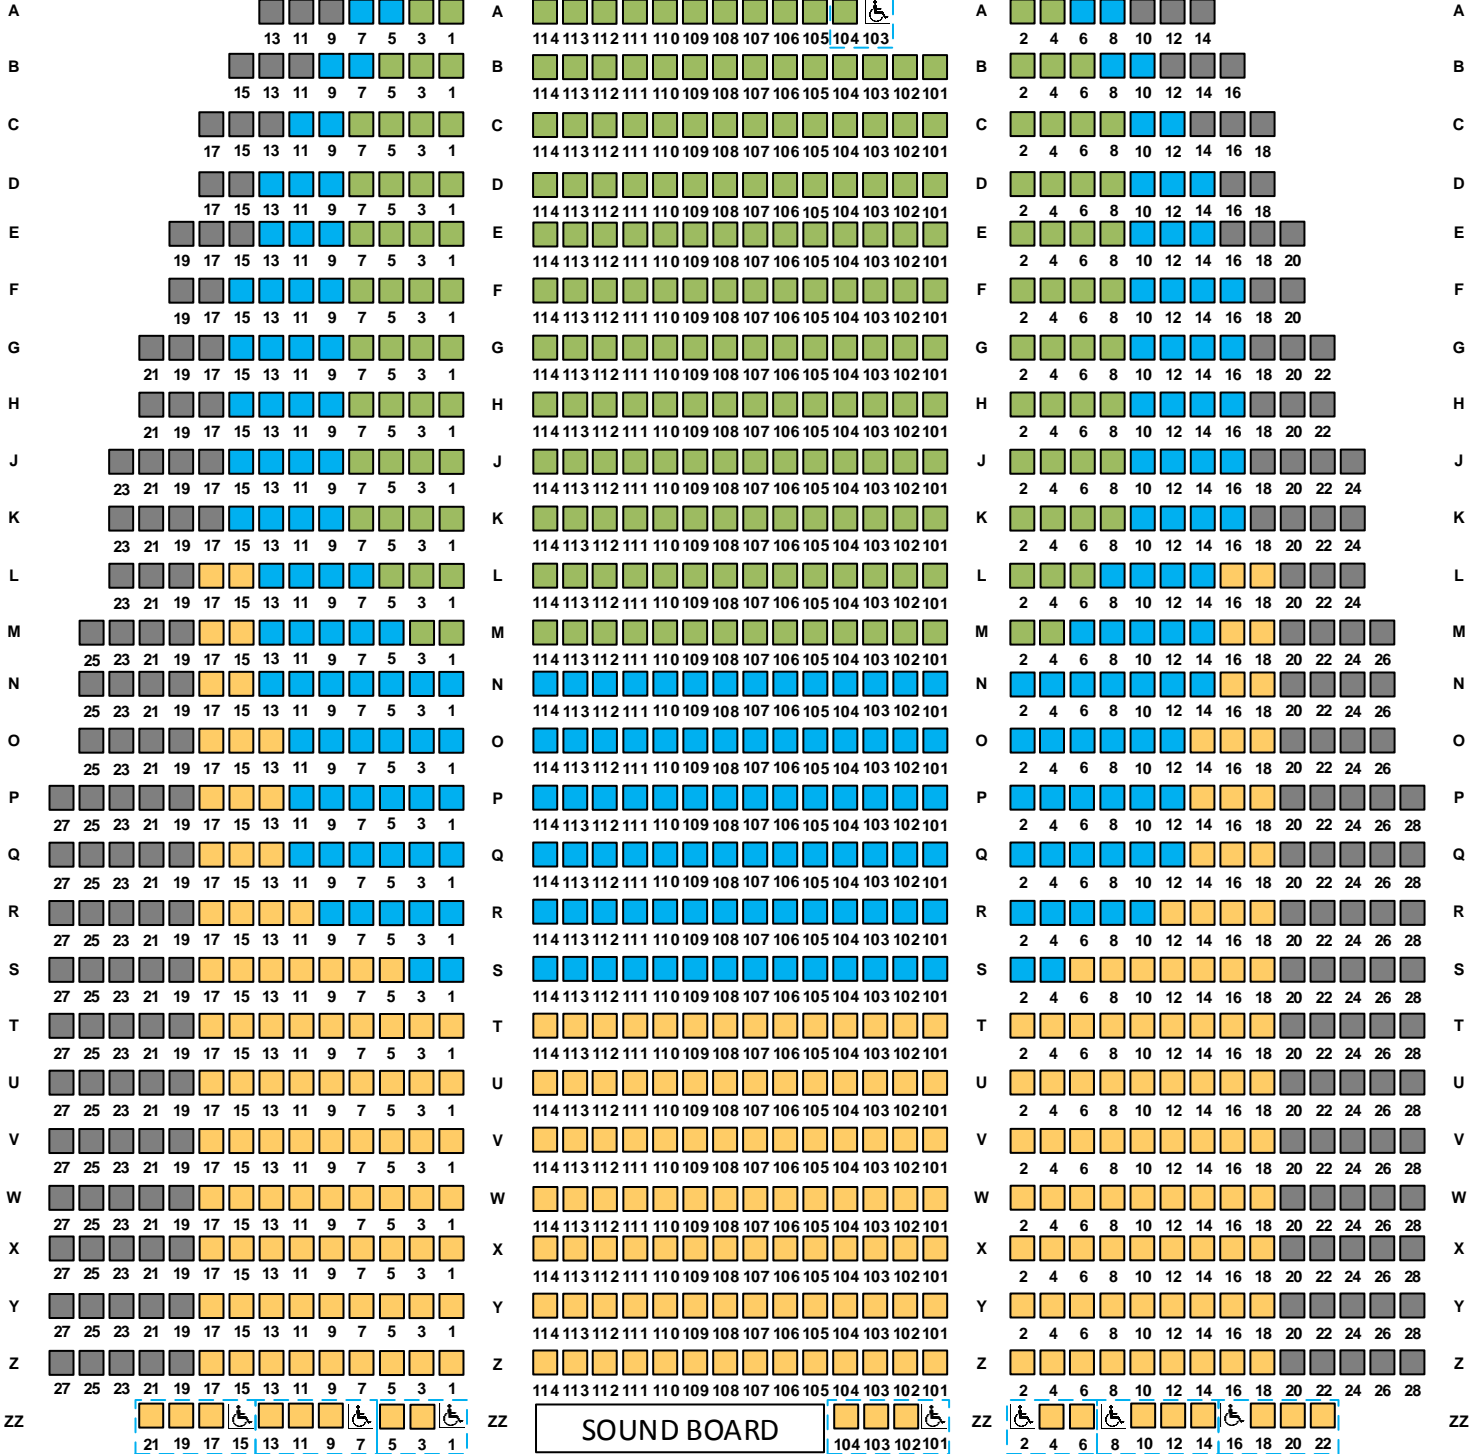

SEATING CHART

STAGE

Honesdale High School
Performing Arts Center
 459 Terrace Street
 Honesdale, PA 18431

ORCHESTRA PIT

ORCHESTRA LEFT (ORCH LEFT)

ORCHESTRA CENTER (ORCH CNTR)

ORCHESTRA RIGHT (ORCH RT)

ORCHESTRA LEFT (315)

ORCHESTRA CENTER (352) (982 Seat House)

ORCHESTRA RIGHT (315)

- Director's Circle (250)
- Grand Circle (230)
- Orchestra (302)
- Limited View (200)

LOBBY