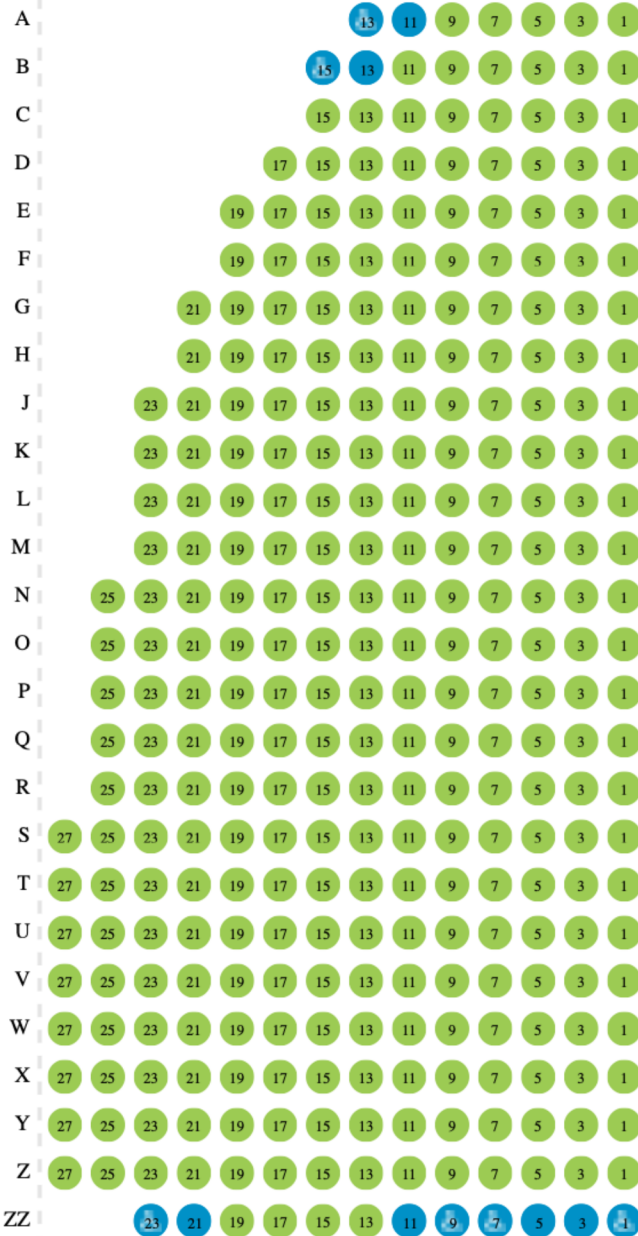

STAGE

LEFT

CENTER

RIGHT

Sound Board

Orchestra Entrance Left

Orchestra Entrance Right

HONSDALE PERFORMING ARTS CENTER