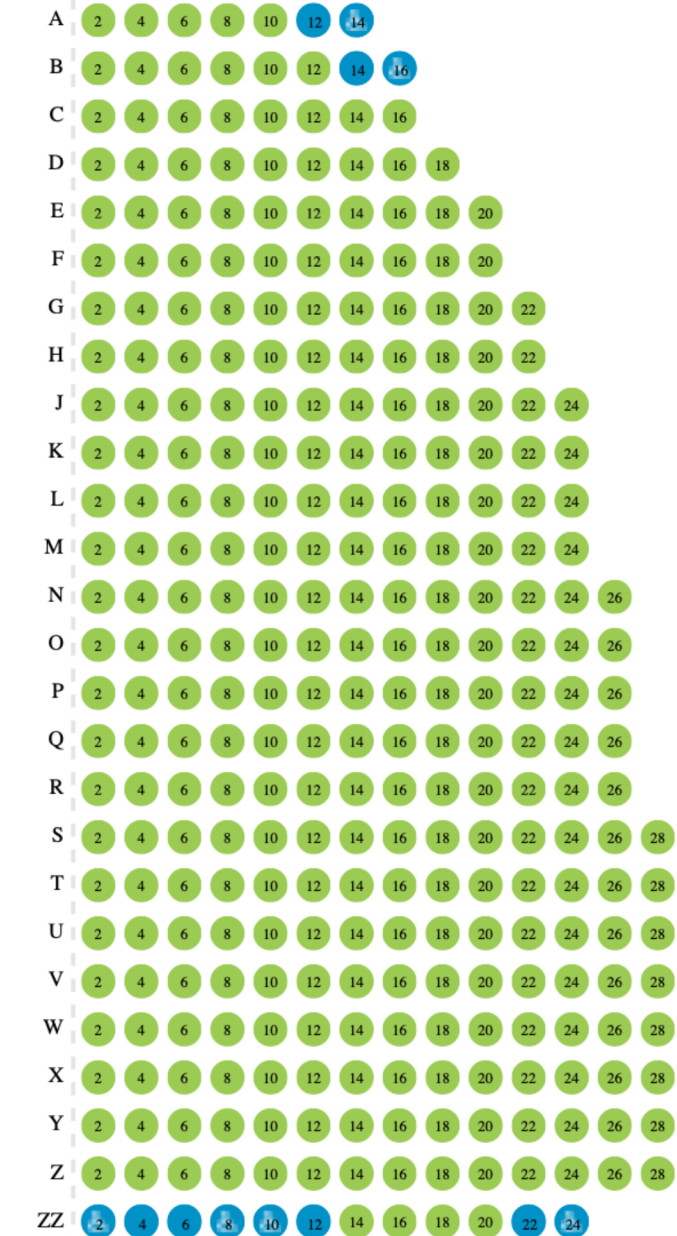

STAGE

LEFT

CENTER

RIGHT

Sound Board

Orchestra Entrance Left

Orchestra Entrance Right

HONSDALE PERFORMING ARTS CENTER