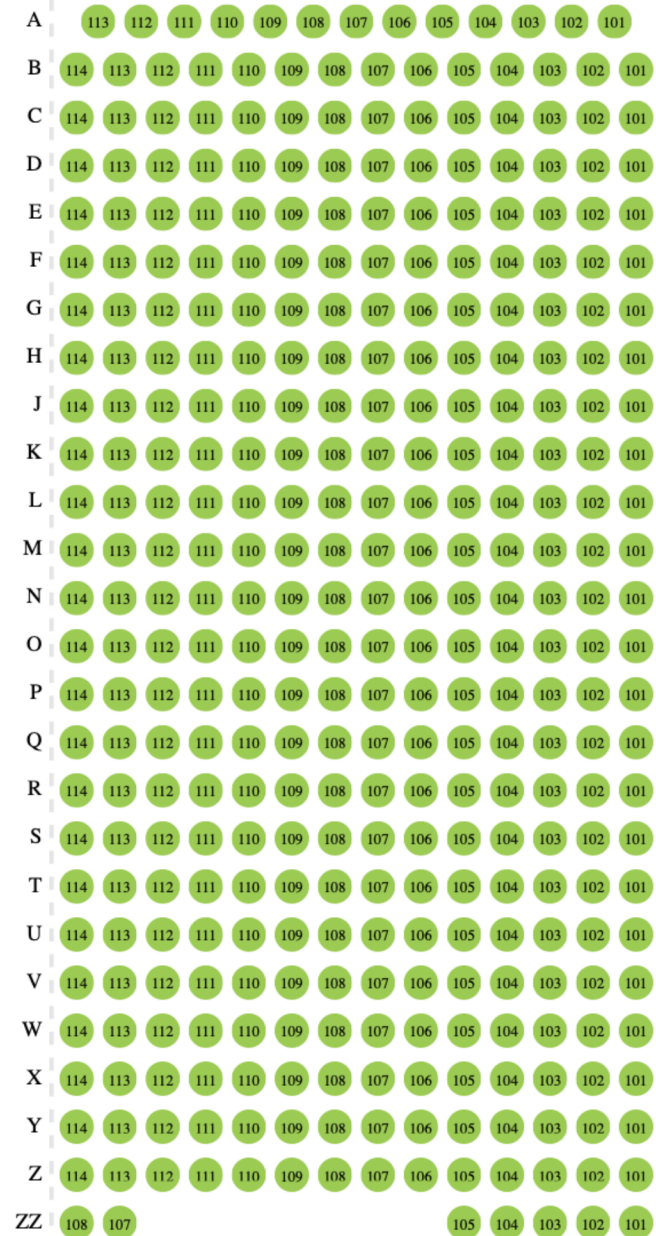

STAGE

LEFT

CENTER

RIGHT

Sound Board

Orchestra Entrance Left

Orchestra Entrance Right

HONSDALE PERFORMING ARTS CENTER